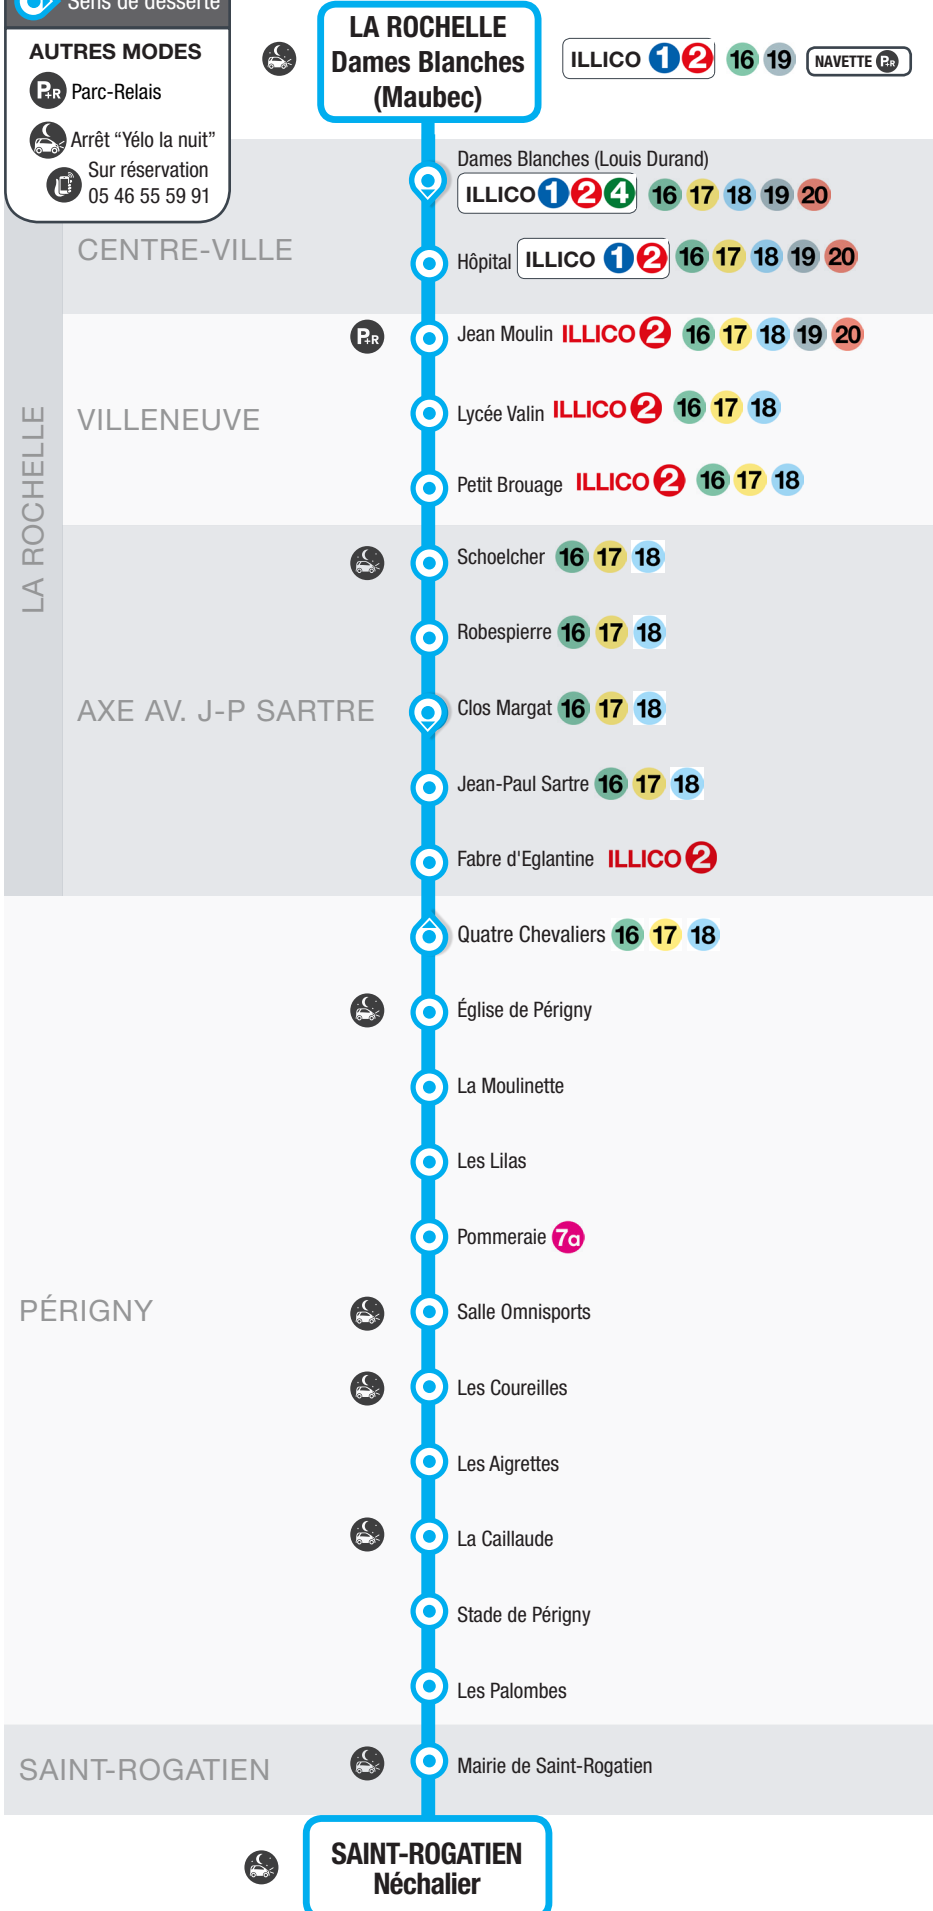

LÉGENDE

Terminus

Sens de desserte

AUTRES MODES

- Parc-Relais
- Arrêt "Yélo la nuit" Sur réservation 05 46 55 59 91

SAINT-ROGATIEN / Néchalier

| Néchalier | 06:03 | 06:33 | 07:03 | 07:18 | 07:33 | 07:51 | 08:03 | 08:20 | 08:33 | 08:57 | 09:12 | 09:35 | 10:05 | 10:35 | 11:05 | 11:35 | 12:05 | 12:35 | 13:05 | 13:35 | 14:05 | 14:35 | 15:05 | 15:35 | 16:05 | 16:40 | 17:18 | 17:47 | 18:18 | 18:35 | 19:35 | 20:05 | 20:35 |
|--------------------------|-------|-------|-------|-------|-------|-------|-------|-------|-------|-------|-------|-------|-------|-------|-------|-------|-------|-------|-------|-------|-------|-------|-------|-------|-------|-------|-------|-------|-------|-------|-------|-------|-------|
| Mairie St-Rogatien | 06:03 | 06:33 | 07:03 | 07:18 | 07:33 | 07:51 | 08:03 | 08:20 | 08:33 | 08:57 | 09:12 | 09:35 | 10:05 | 10:35 | 11:05 | 11:35 | 12:05 | 12:35 | 13:05 | 13:35 | 14:05 | 14:35 | 15:05 | 15:35 | 16:05 | 16:40 | 17:18 | 17:47 | 18:18 | 18:35 | 19:35 | 20:05 | 20:35 |
| Les Palombes | 06:06 | 06:36 | 07:06 | 07:21 | 07:36 | 07:54 | 08:06 | 08:23 | 08:36 | 09:00 | 09:15 | 09:38 | 10:08 | 10:38 | 11:08 | 11:38 | 12:08 | 12:38 | 13:08 | 13:38 | 14:08 | 14:38 | 15:08 | 15:38 | 16:08 | 16:43 | 17:21 | 17:50 | 18:21 | 18:38 | 19:38 | 20:08 | 20:38 |
| Stade de Périgny | 06:08 | 06:38 | 07:08 | 07:23 | 07:38 | 07:56 | 08:08 | 08:25 | 08:38 | 09:02 | 09:17 | 09:40 | 10:10 | 10:40 | 11:10 | 11:40 | 12:10 | 12:40 | 13:10 | 13:40 | 14:10 | 14:40 | 15:10 | 15:40 | 16:10 | 16:45 | 17:23 | 17:52 | 18:23 | 18:40 | 19:40 | 20:10 | 20:40 |
| La Caillaude | 06:09 | 06:39 | 07:09 | 07:24 | 07:39 | 07:57 | 08:09 | 08:26 | 08:39 | 09:03 | 09:18 | 09:41 | 10:11 | 10:41 | 11:11 | 11:41 | 12:11 | 12:41 | 13:11 | 13:41 | 14:11 | 14:41 | 15:11 | 15:41 | 16:11 | 16:46 | 17:24 | 17:53 | 18:24 | 18:41 | 19:41 | 20:11 | 20:41 |
| Les Aigrettes | 06:10 | 06:40 | 07:10 | 07:25 | 07:40 | 07:58 | 08:10 | 08:27 | 08:40 | 09:04 | 09:19 | 09:42 | 10:12 | 10:42 | 11:12 | 11:42 | 12:12 | 12:42 | 13:12 | 13:42 | 14:12 | 14:42 | 15:12 | 15:42 | 16:12 | 16:47 | 17:25 | 17:54 | 18:25 | 18:42 | 19:42 | 20:12 | 20:42 |
| Les Coureilles | 06:11 | 06:41 | 07:11 | 07:27 | 07:42 | 08:00 | 08:12 | 08:29 | 08:41 | 09:05 | 09:20 | 09:43 | 10:13 | 10:43 | 11:13 | 11:43 | 12:13 | 12:43 | 13:13 | 13:43 | 14:13 | 14:43 | 15:13 | 15:43 | 16:13 | 16:48 | 17:26 | 17:55 | 18:26 | 18:43 | 19:43 | 20:13 | 20:43 |
| Salle Omnisports | 06:13 | 06:43 | 07:13 | 07:29 | 07:44 | 08:02 | 08:14 | 08:31 | 08:43 | 09:07 | 09:22 | 09:45 | 10:15 | 10:45 | 11:15 | 11:45 | 12:15 | 12:45 | 13:15 | 13:45 | 14:15 | 14:45 | 15:15 | 15:45 | 16:15 | 16:50 | 17:28 | 17:57 | 18:28 | 18:45 | 19:45 | 20:15 | 20:45 |
| Pommerai | 06:15 | 06:45 | 07:15 | 07:31 | 07:46 | 08:04 | 08:16 | 08:33 | 08:45 | 09:09 | 09:24 | 09:47 | 10:17 | 10:47 | 11:17 | 11:47 | 12:17 | 12:47 | 13:17 | 13:47 | 14:17 | 14:47 | 15:17 | 15:47 | 16:17 | 16:52 | 17:30 | 17:59 | 18:30 | 18:47 | 19:47 | 20:17 | 20:47 |
| Les Lilas | 06:15 | 06:45 | 07:15 | 07:31 | 07:47 | 08:05 | 08:17 | 08:34 | 08:46 | 09:09 | 09:24 | 09:47 | 10:17 | 10:47 | 11:17 | 11:47 | 12:17 | 12:47 | 13:17 | 13:47 | 14:17 | 14:47 | 15:17 | 15:47 | 16:17 | 16:53 | 17:30 | 17:59 | 18:30 | 18:47 | 19:47 | 20:17 | 20:47 |
| La Moulinette | 06:15 | 06:45 | 07:15 | 07:31 | 07:47 | 08:05 | 08:17 | 08:34 | 08:46 | 09:09 | 09:24 | 09:47 | 10:17 | 10:47 | 11:17 | 11:47 | 12:17 | 12:47 | 13:17 | 13:47 | 14:17 | 14:47 | 15:17 | 15:47 | 16:17 | 16:53 | 17:30 | 17:59 | 18:30 | 18:47 | 19:47 | 20:17 | 20:47 |
| Eglise de Périgny | 06:16 | 06:46 | 07:16 | 07:32 | 07:48 | 08:06 | 08:18 | 08:35 | 08:47 | 09:10 | 09:25 | 09:48 | 10:18 | 10:48 | 11:18 | 11:48 | 12:18 | 12:48 | 13:18 | 13:48 | 14:18 | 14:48 | 15:18 | 15:48 | 16:18 | 16:54 | 17:31 | 18:00 | 18:31 | 18:48 | 19:48 | 20:18 | 20:48 |
| Quatre Chevaliers | 06:17 | 06:47 | 07:17 | 07:33 | 07:49 | 08:07 | 08:19 | 08:36 | 08:48 | 09:11 | 09:26 | 09:49 | 10:19 | 10:49 | 11:19 | 11:49 | 12:19 | 12:49 | 13:19 | 13:49 | 14:19 | 14:49 | 15:19 | 15:49 | 16:19 | 16:55 | 17:32 | 18:01 | 18:32 | 18:49 | 19:49 | 20:19 | 20:49 |
| Fabre d'Eglantine (*) | 06:18 | 06:48 | 07:18 | 07:35 | 07:51 | 08:09 | 08:21 | 08:38 | 08:50 | 09:12 | 09:27 | 09:50 | 10:20 | 10:50 | 11:20 | 11:50 | 12:20 | 12:50 | 13:20 | 13:50 | 14:20 | 14:50 | 15:20 | 15:50 | 16:20 | 16:57 | 17:33 | 18:02 | 18:33 | 18:50 | 19:50 | 20:20 | 20:50 |
| Jean-Paul Sartre | 06:20 | 06:50 | 07:20 | 07:37 | 07:53 | 08:11 | 08:23 | 08:40 | 08:52 | 09:14 | 09:29 | 09:52 | 10:22 | 10:52 | 11:22 | 11:52 | 12:22 | 12:52 | 13:22 | 13:52 | 14:22 | 14:52 | 15:22 | 15:52 | 16:22 | 16:59 | 17:35 | 18:04 | 18:35 | 18:52 | 19:52 | 20:22 | 20:52 |
| Schoelcher | 06:21 | 06:51 | 07:21 | 07:38 | 07:54 | 08:12 | 08:24 | 08:41 | 08:53 | 09:15 | 09:30 | 09:53 | 10:23 | 10:53 | 11:23 | 11:53 | 12:23 | 12:53 | 13:23 | 13:53 | 14:23 | 14:53 | 15:23 | 15:53 | 16:23 | 17:00 | 17:36 | 18:05 | 18:36 | 18:53 | 19:53 | 20:23 | 20:53 |
| Schoelcher | 06:22 | 06:52 | 07:22 | 07:39 | 07:55 | 08:13 | 08:25 | 08:42 | 08:54 | 09:16 | 09:31 | 09:54 | 10:24 | 10:54 | 11:24 | 11:54 | 12:24 | 12:54 | 13:24 | 13:54 | 14:24 | 14:54 | 15:24 | 15:54 | 16:24 | 17:01 | 17:37 | 18:06 | 18:37 | 18:54 | 19:54 | 20:24 | 20:54 |
| Petit Brouage | 06:22 | 06:52 | 07:22 | 07:39 | 07:55 | 08:13 | 08:25 | 08:42 | 08:54 | 09:16 | 09:31 | 09:54 | 10:24 | 10:54 | 11:24 | 11:54 | 12:24 | 12:54 | 13:24 | 13:54 | 14:24 | 14:54 | 15:24 | 15:54 | 16:24 | 17:01 | 17:37 | 18:06 | 18:37 | 18:54 | 19:54 | 20:24 | 20:54 |
| Lycée Valin | 06:23 | 06:53 | 07:23 | 07:40 | 07:56 | 08:14 | 08:26 | 08:43 | 08:55 | 09:17 | 09:32 | 09:55 | 10:25 | 10:55 | 11:25 | 11:55 | 12:25 | 12:55 | 13:25 | 13:55 | 14:25 | 14:55 | 15:25 | 15:55 | 16:25 | 17:02 | 17:38 | 18:07 | 18:38 | 18:55 | 19:55 | 20:25 | 20:55 |
| Jean Moulin | 06:24 | 06:54 | 07:24 | 07:42 | 07:58 | 08:16 | 08:28 | 08:44 | 08:56 | 09:18 | 09:33 | 09:56 | 10:26 | 10:56 | 11:26 | 11:56 | 12:26 | 12:56 | 13:26 | 13:56 | 14:26 | 14:56 | 15:26 | 15:56 | 16:26 | 17:04 | 17:40 | 18:08 | 18:39 | 18:56 | 19:56 | 20:26 | 20:56 |
| Hôpital | 06:26 | 06:56 | 07:26 | 07:44 | 08:00 | 08:18 | 08:30 | 08:46 | 08:58 | 09:20 | 09:35 | 09:58 | 10:28 | 10:58 | 11:28 | 11:58 | 12:28 | 12:58 | 13:28 | 13:58 | 14:28 | 14:58 | 15:28 | 15:58 | 16:28 | 17:06 | 17:42 | 18:10 | 18:41 | 18:58 | 19:58 | 20:28 | 20:58 |
| Dames Blancches (Maubec) | 06:28 | 06:58 | 07:28 | 07:46 | 08:02 | 08:20 | 08:32 | 08:48 | 09:00 | 09:22 | 09:37 | 10:00 | 10:30 | 11:00 | 11:30 | 12:00 | 12:30 | 13:00 | 13:30 | 14:00 | 14:30 | 15:00 | 15:30 | 16:00 | 16:30 | 17:08 | 17:44 | 18:12 | 18:43 | 19:00 | 20:00 | 20:30 | 21:00 |